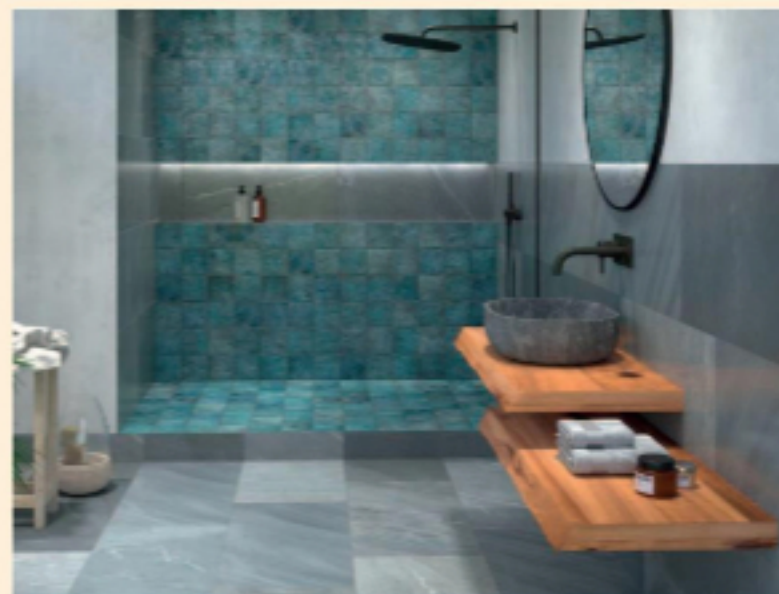

DUNE. <https://duneceramics.com>

Tahiti