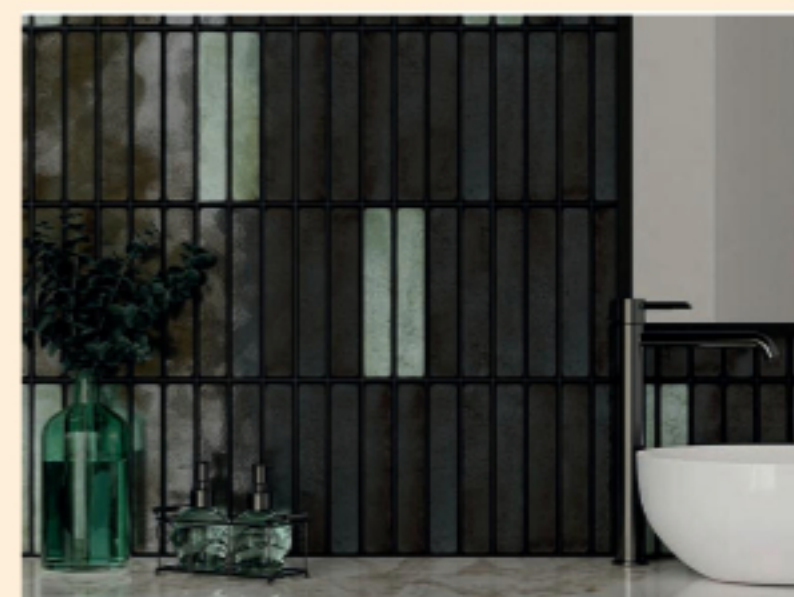

AGAPE. www.agapedesign.it/en

ARTELINEA. www.artelinea.it/es-es

CERAMICA CIELO. www.ceramicacielo.it

DE MARCHI VERONA. <https://demarchiverona.it>

AXOR. www.axor-design.com/es

CASALGRANDE PADANA. www.casalgrandepadana.com/en

DECOCER. www.decocer.com/es

Melrah

CERACASA. www.ceracasa.com

DUNE. <https://duneceramics.com>

FMG FABRICA MARMI E GRANITI. <https://www.irisfmg.it>